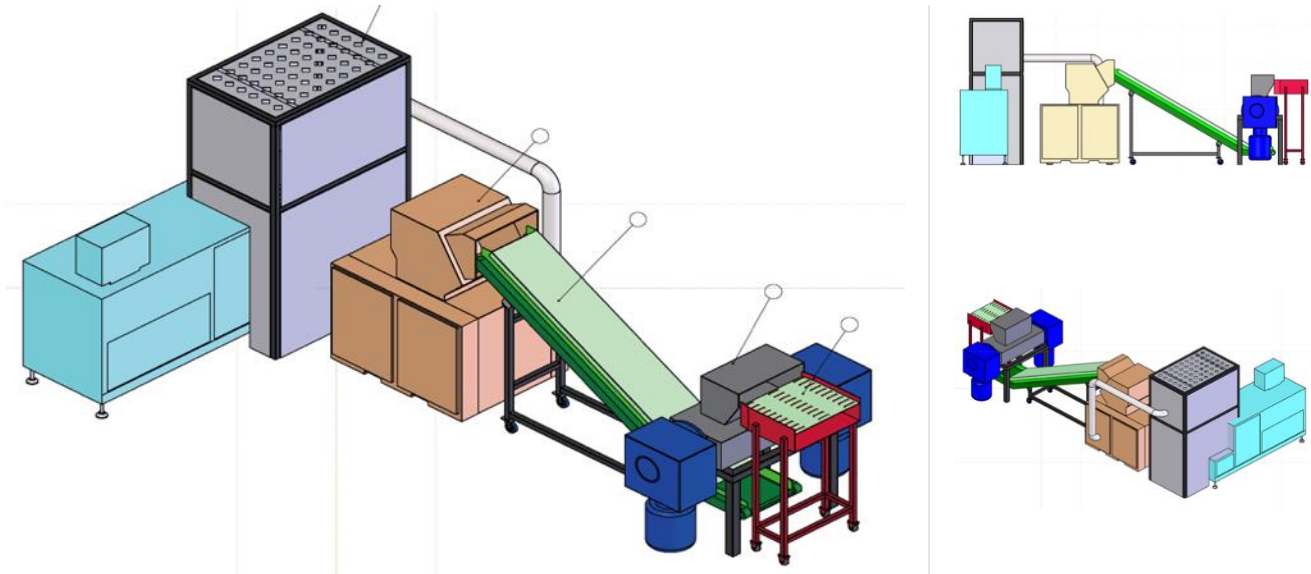

## YD-BM6002P Integrated Shredding System

### All-in-One Shredding, Dust Collection & Baling System

Integrated system solutions for shredding, secondary processing, dust removal, and baling.

#### Application Scenarios

 Secure / Confidential Room / Secure Destruction Center

Product Pricing:

Shredder Unit – Model: YD-BM6002 → ¥497,731

Baler & Compactor Unit - Model: YD-DBJ6002P → ¥497,500