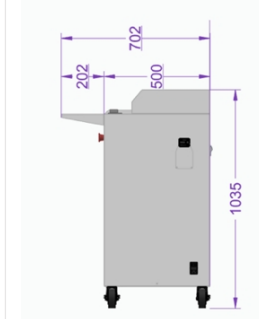

YD-PQJ500W inc. vacuum cleaner

Product Overview