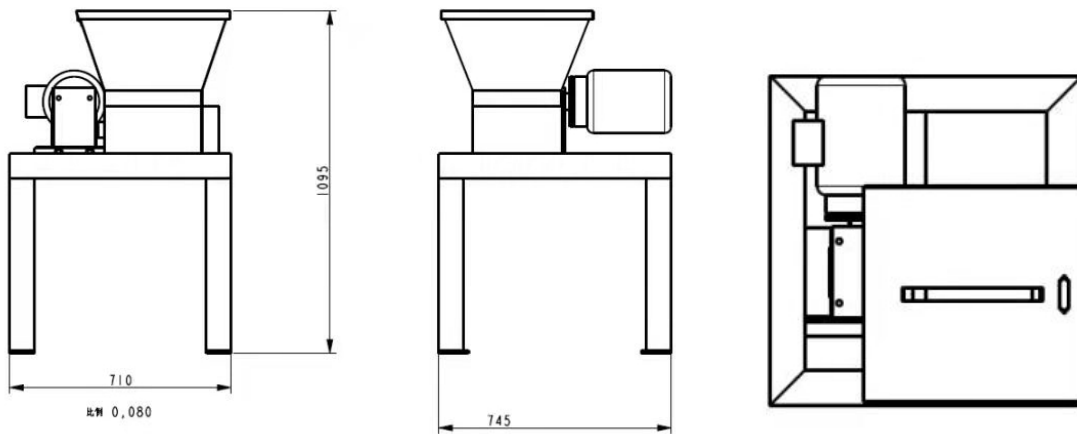

Three-View Diagram | YD-PSJ300ES

Note: Equipped with bottom casters for easy mobility.