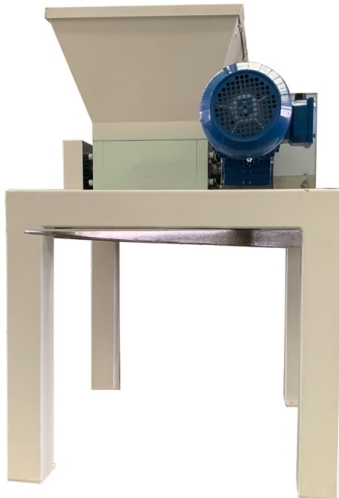

Machine Detail View | YD-PSJ300ES

Website(Global): www.yuedushredders.com

Email: yuedushredders@gmail.com

Phone WhatsApp: +86 159 0178 2779